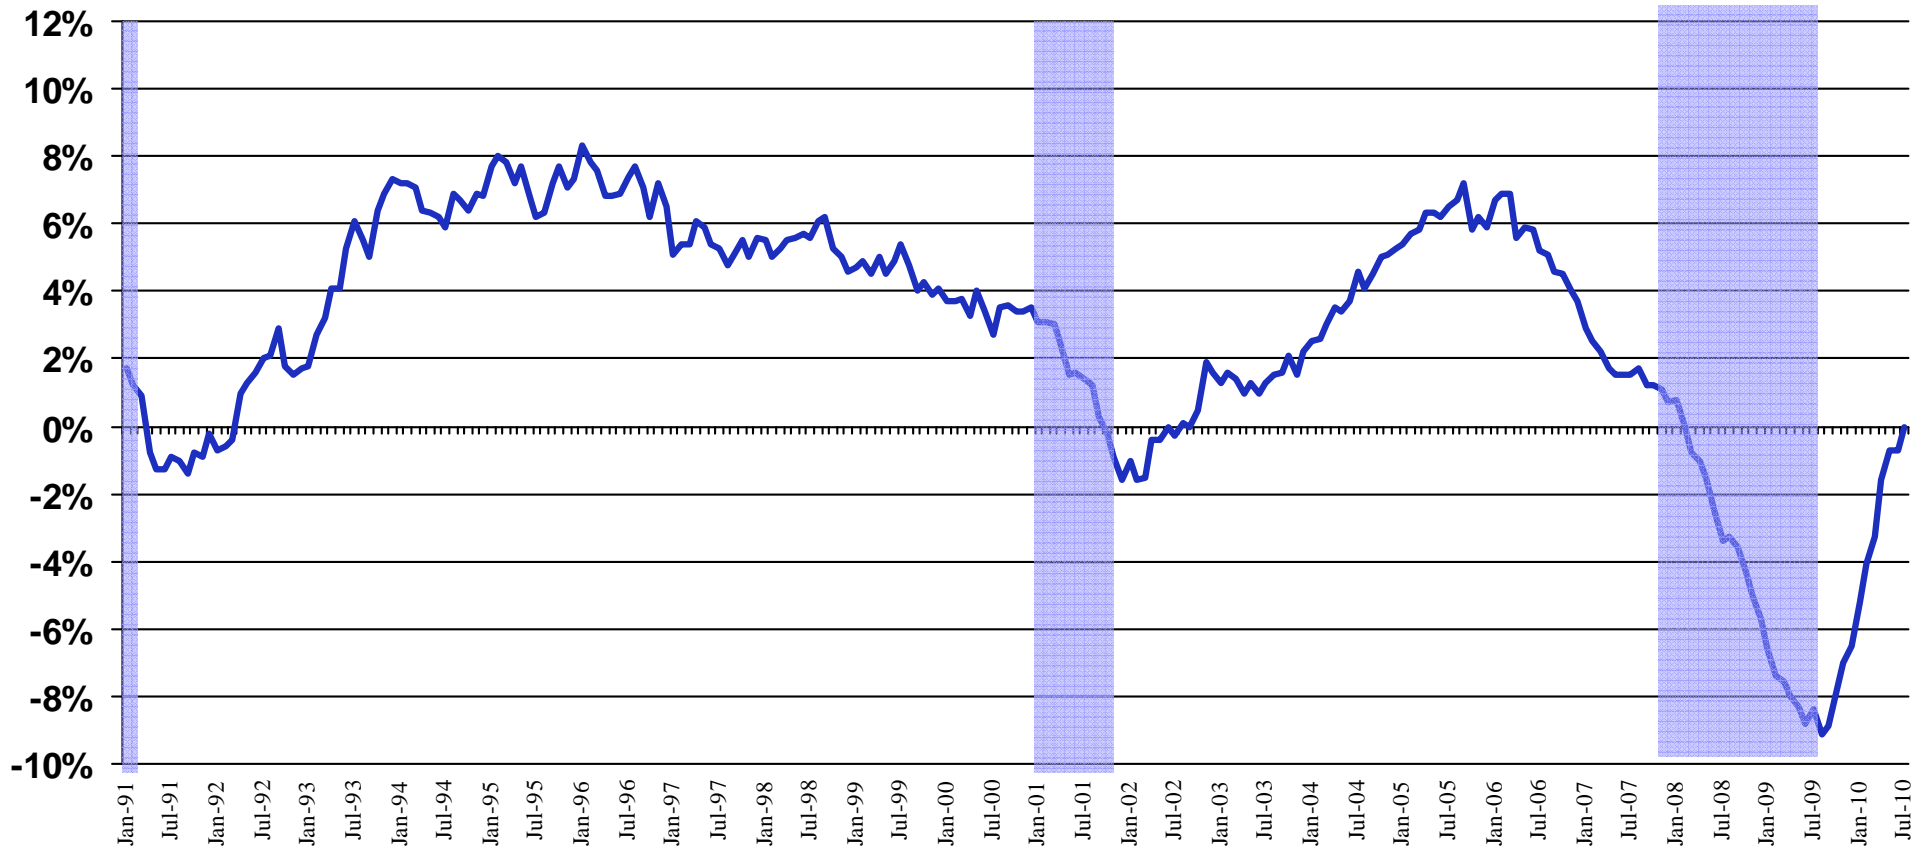

Greater Phoenix Employment Percent Change Year Ago 1991 – 2010

Source: Arizona Department of Commerce, Research Administration

— Greater Phoenix

Elliott D. Pollack & Company

•Data through July 2010.

■ Recession Periods